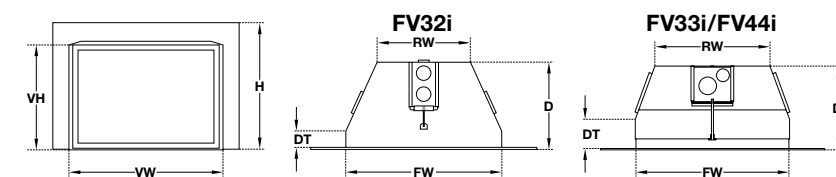

Visible Height	Visible Width	Minimum Fireplace Opening Requirements				CSA P.4 Efficiency	Natural Gas (BTUH)	LP Gas (BTUH)	
			Front Width	Rear Width	Depth	Depth To Taper				
FV32i FullView	17 3/8"	29 1/4"	29 7/8"	18 5/8"	17 1/4"	3"	20 5/8"	78%	10,500-31,000	12,000-31,000
FV33i FullView	18 1/8"	28 3/4"	29 5/8"	23 1/4"	17 5/8"	6"	19"	71%	10,000-31,000	13,000-31,000
FV33i Timberline/Decor	18 1/8"	28 3/4"	29 5/8"	23 1/4"	17 5/8"	6"	19"	72%	13,500-25,000	20,800-25,000
FV44i FullView	23"	32 3/8"	33 1/4"	24 3/4"	17 3/4"	6"	24 1/4"	77%	16,300-40,000	15,300-40,000
FV44i Timberline/Decor	23"	32 3/8"	33 1/4"	24 3/4"	17 3/4"	6"	24 1/4"	73%	18,000-29,000	22,000-29,000

KEY: VH=Visible Height, VW=Visible Width, FW=Front Width, RW=Rear Width, D=Depth, DT=Depth To Taper, H=Height
*Minimum fireplace depth requirement can be reduced depending on surround return depth.

Create your ideal style with the **Design Your Fireplace** tool on our website, mendotahearth.com.